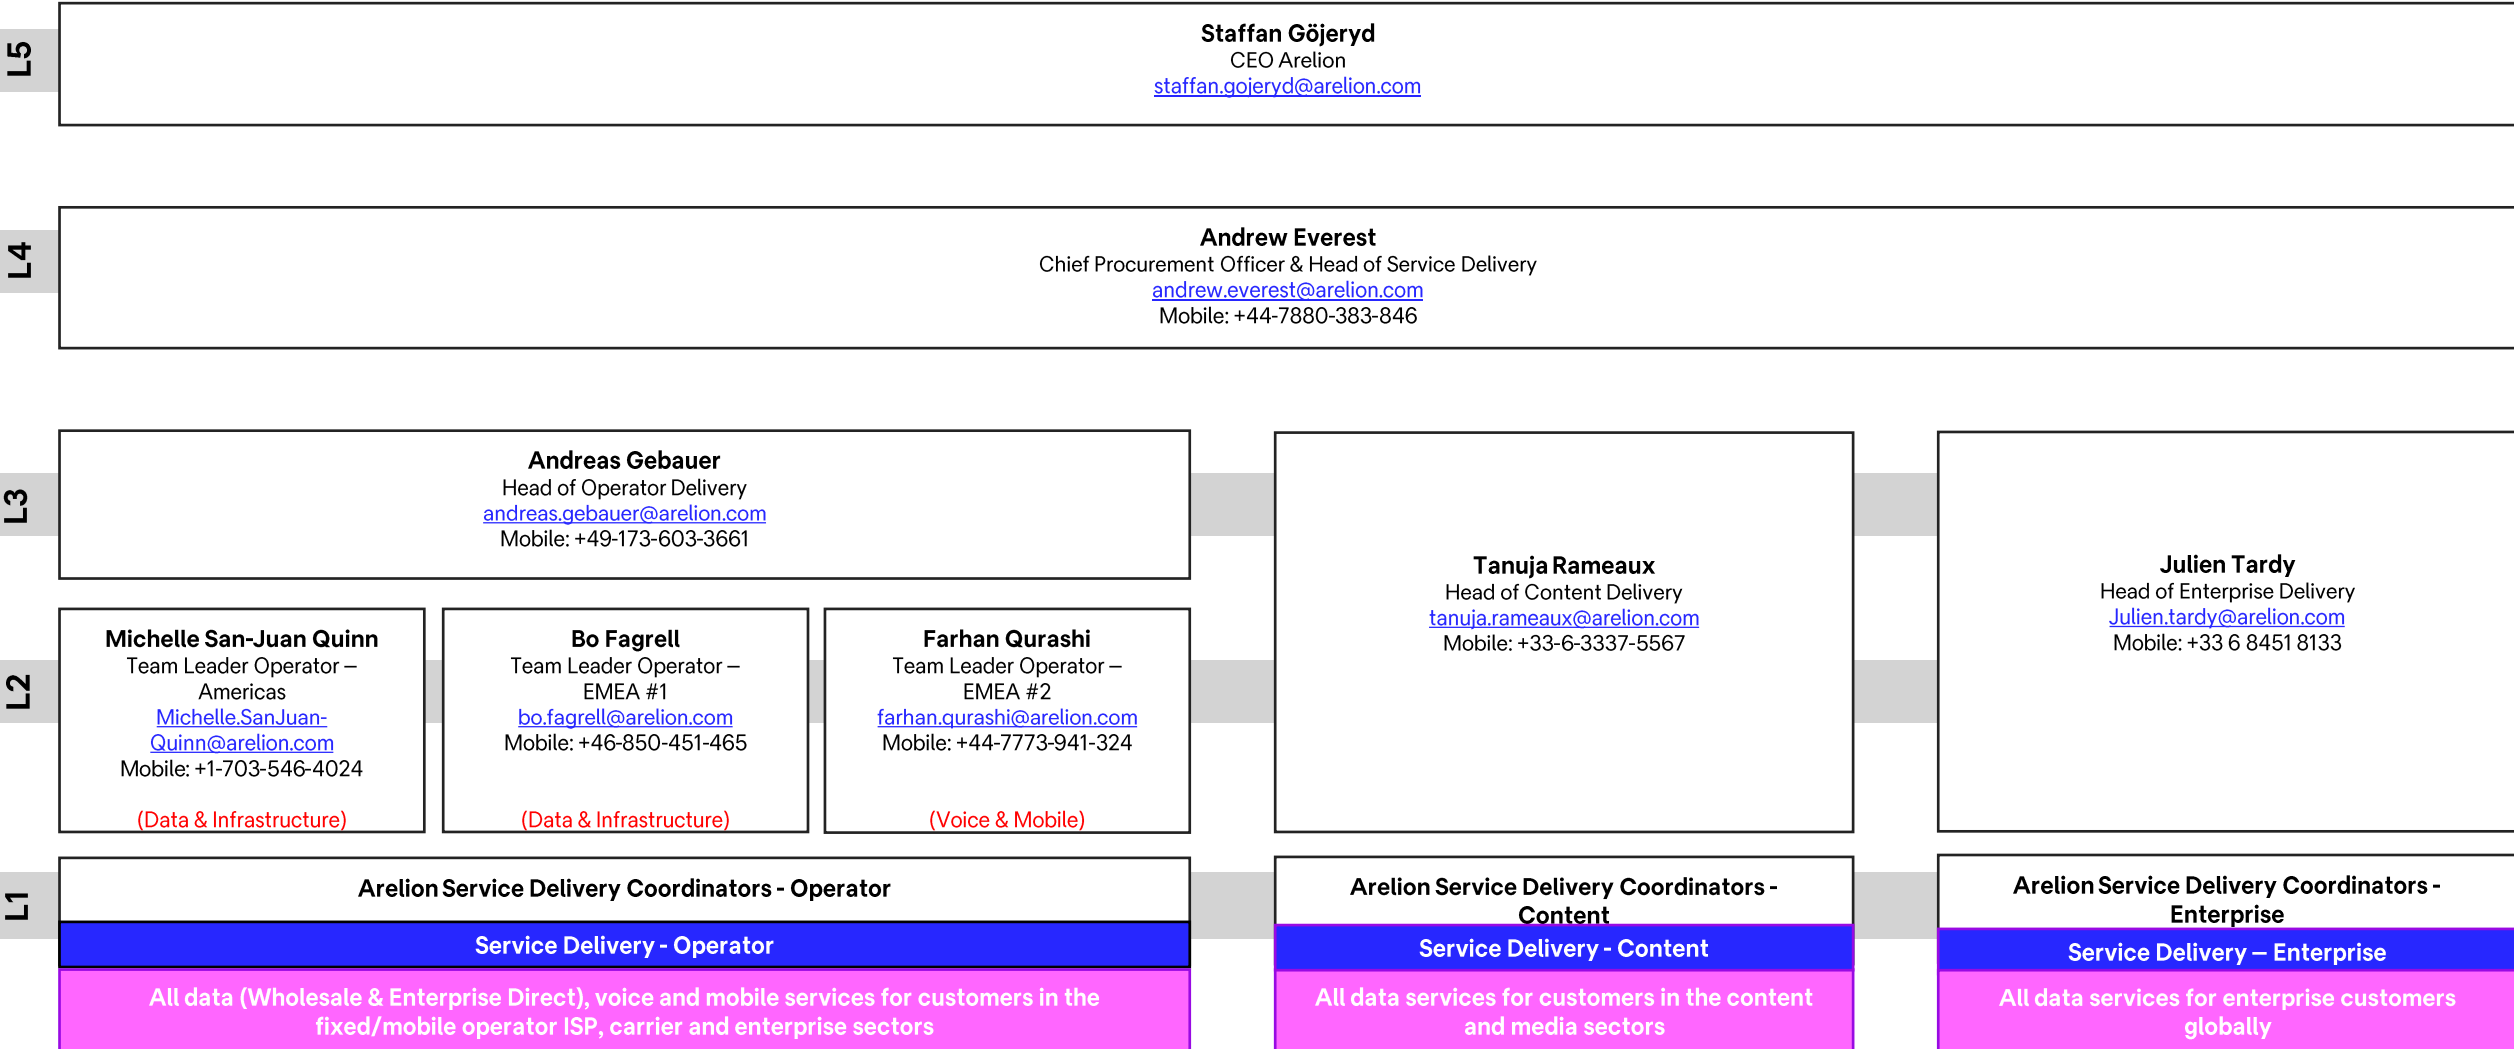

Service_Delivery_Escalation_Matrix

Version 10

Service_Delivery_Escalation_Matrix – Version 10

THIS ESCALATION MATRIX SHOULD NOT BE USED FOR OPERATIONAL FAULTS OR TROUBLE TICKETS - PLEASE REFER TO CUSTOMER CARE