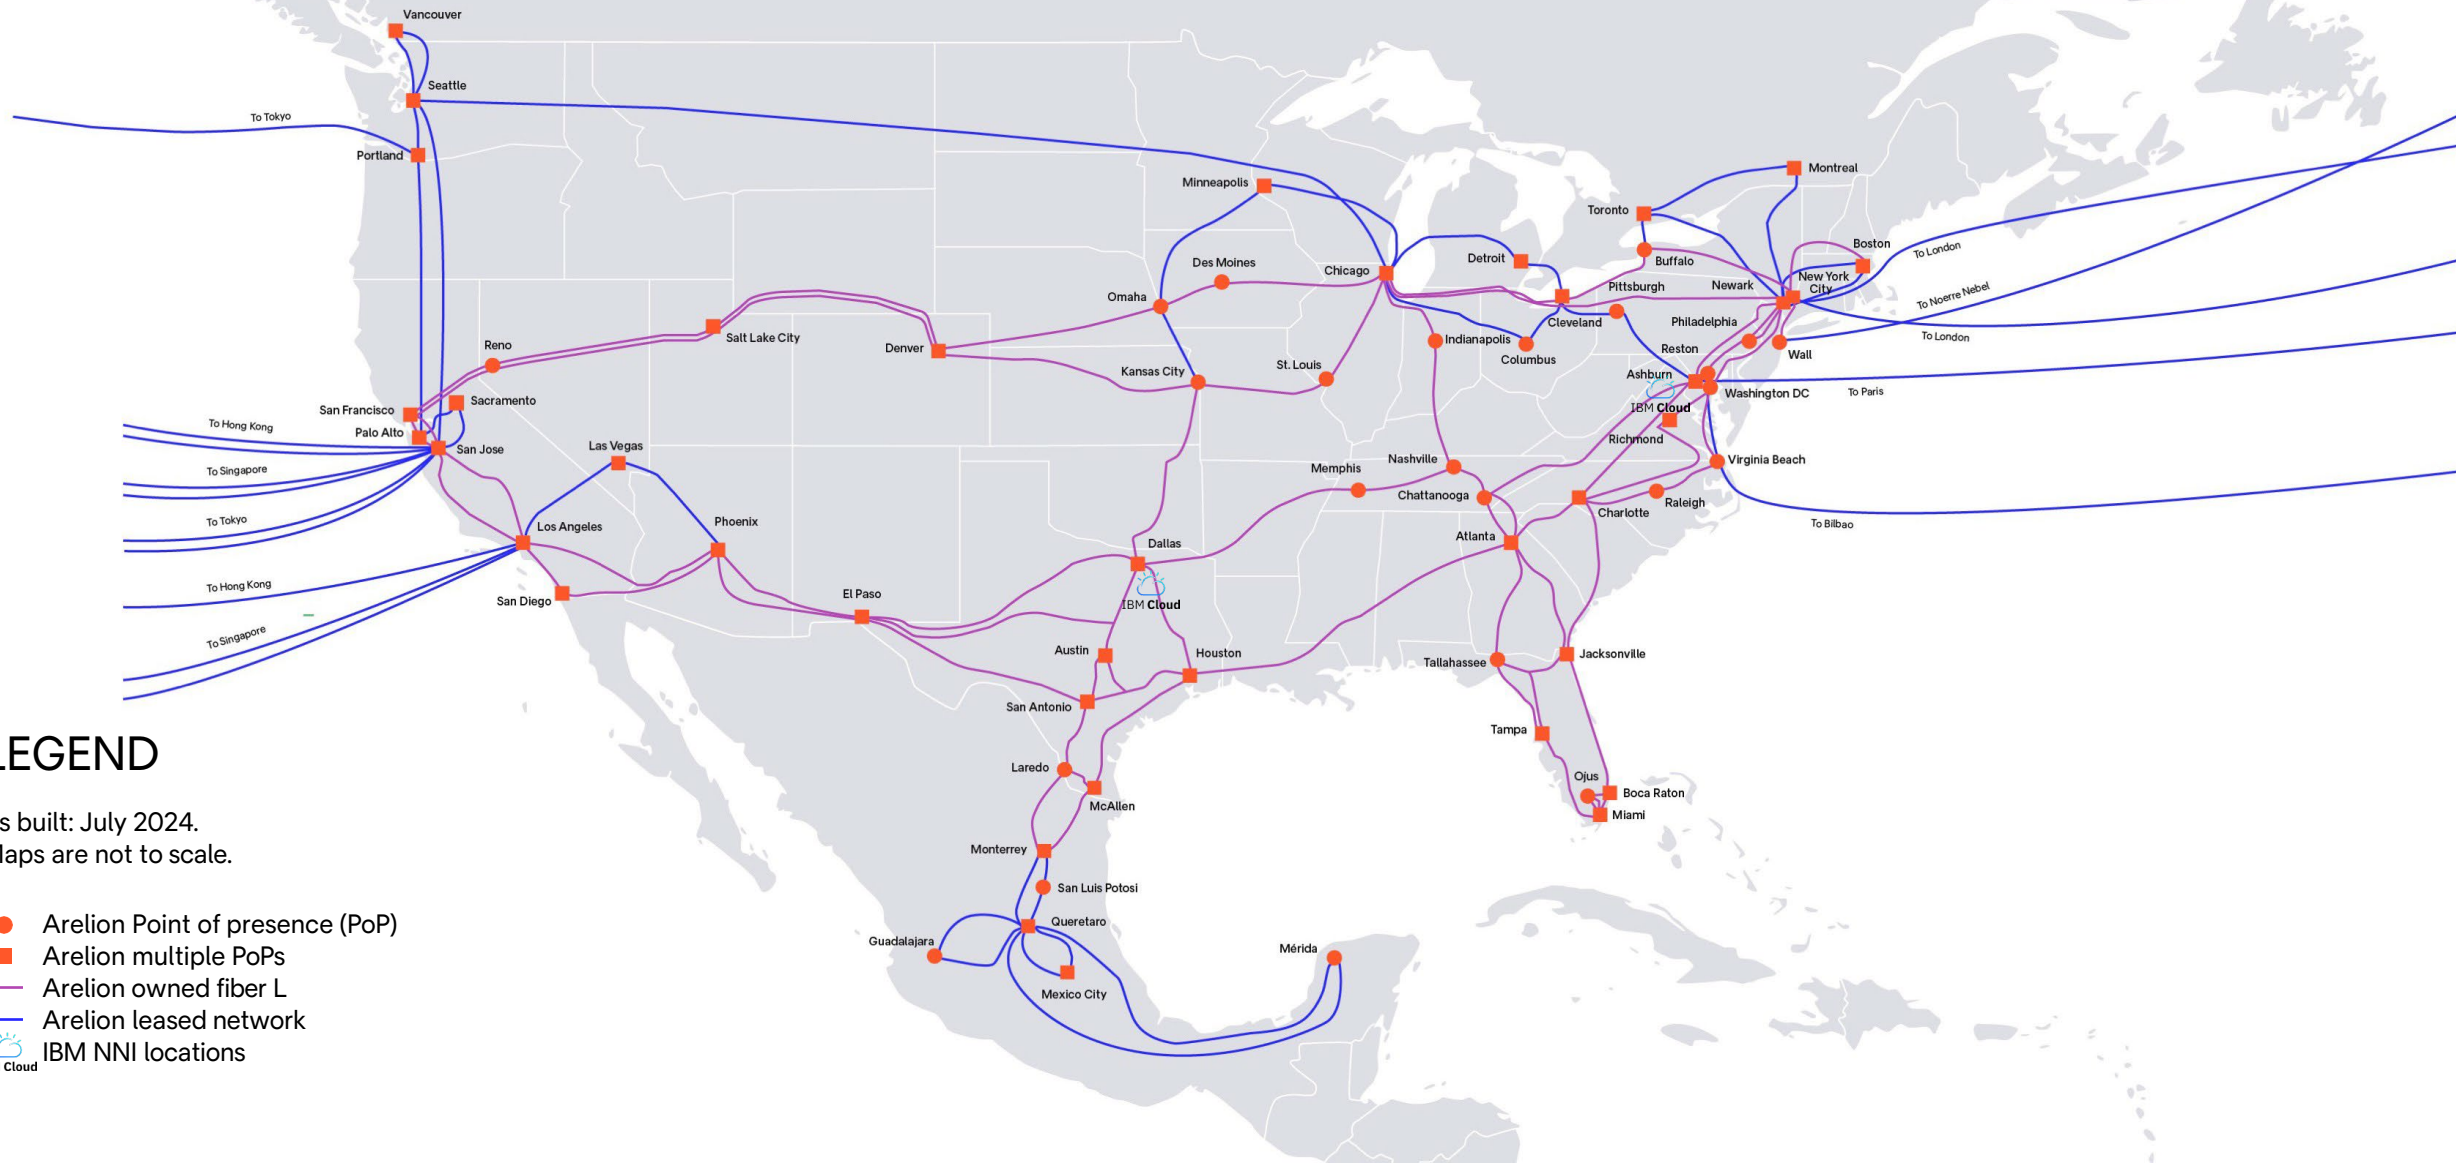

North America: Arelion Cloud – IBM NNI coverage

LEGEND

As built: July 2024.
Maps are not to scale.

- Arelion Point of presence (PoP)
- Arelion multiple PoPs
- Arelion owned fiber L
- Arelion leased network
- IBM Cloud