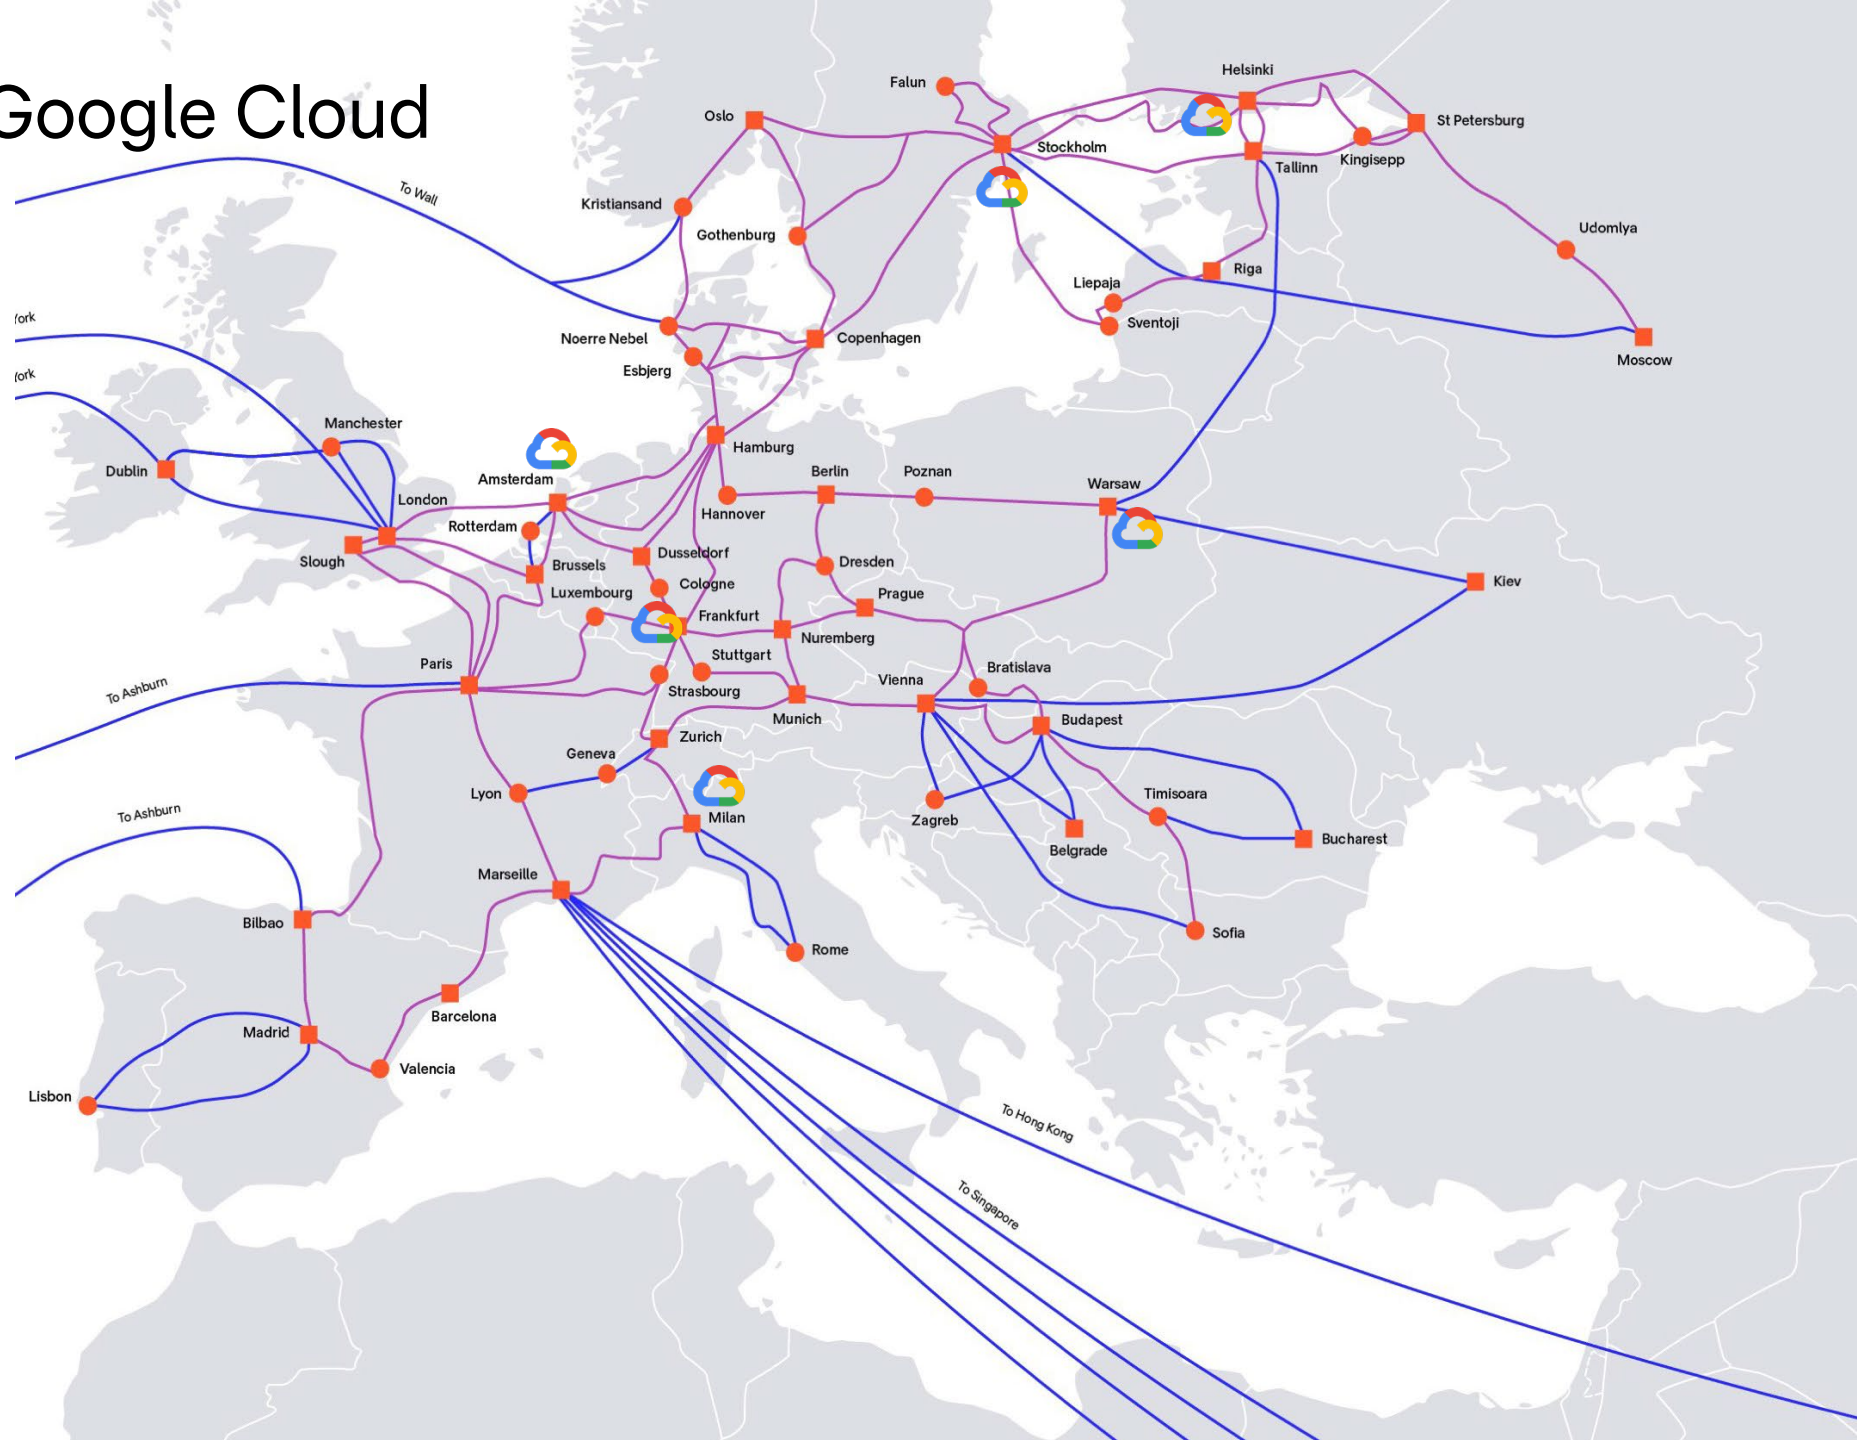

Arelion Cloud – Google Cloud NNI coverage in North America

LEGEND

Maps are not to scale.

- Arelion Point of presence (PoP)
- Arelion Multiple PoPs
- Arelion owned fiber
- Arelion leased network
- 🌐 Google NNI locations

Arelion Cloud – Google Cloud NNI coverage in Europe

LEGEND

Maps are not to scale.

- Arelion Point of presence (PoP)
- Arelion Multiple PoPs
- Arelion owned fiber
- Arelion leased network
- 🌐 Google NNI locations