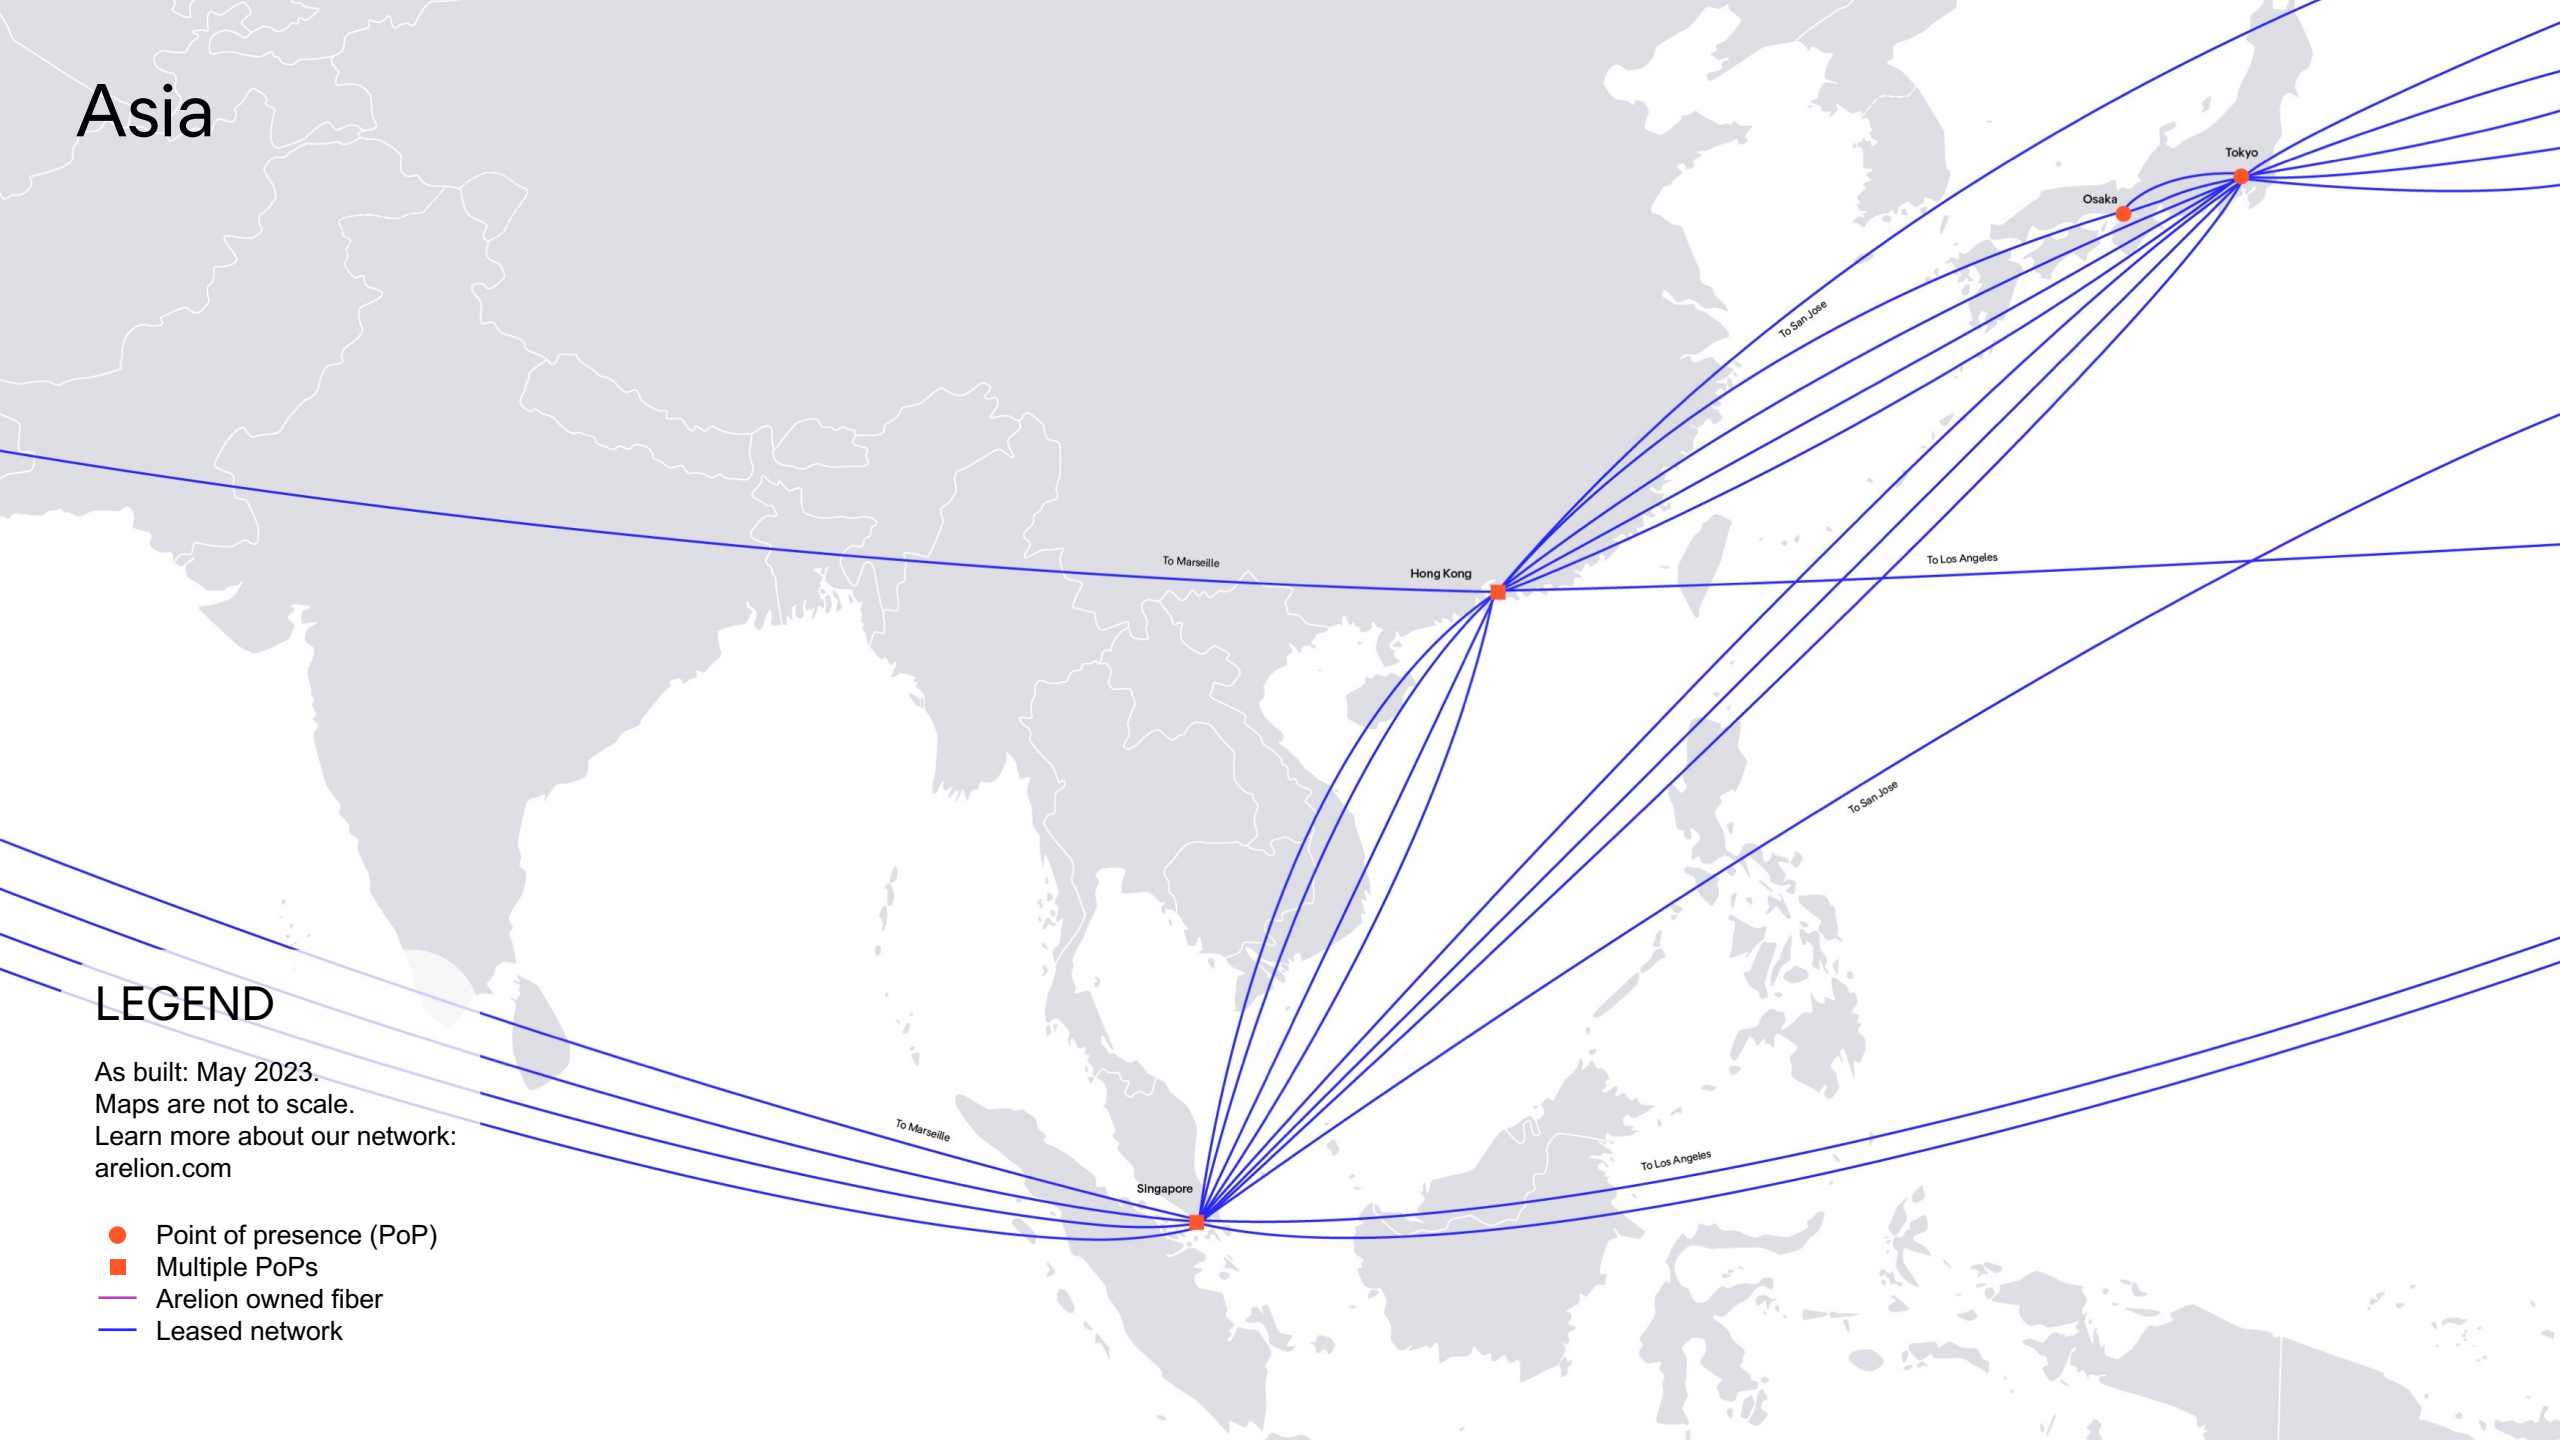

Asia

LEGEND

As built: May 2023.
Maps are not to scale.
Learn more about our network:
arelion.com

- Point of presence (PoP)
- Multiple PoPs
- Arelion owned fiber
- Leased network

Our PoPs in Asia

Hong Kong

399 Chai Wan Rd, MEGA-i Advantage
168 Yeung Uk Rd, Equinix

Osaka

1-26-1 Shinmachi Nishi-ku, Equinix

Singapore

Block 20, Ayer Rajah Crescent, Equinix
Tai Seng Ave 2, Global Switch

Tokyo

Higashishinagawa 3-8-21, Equinix