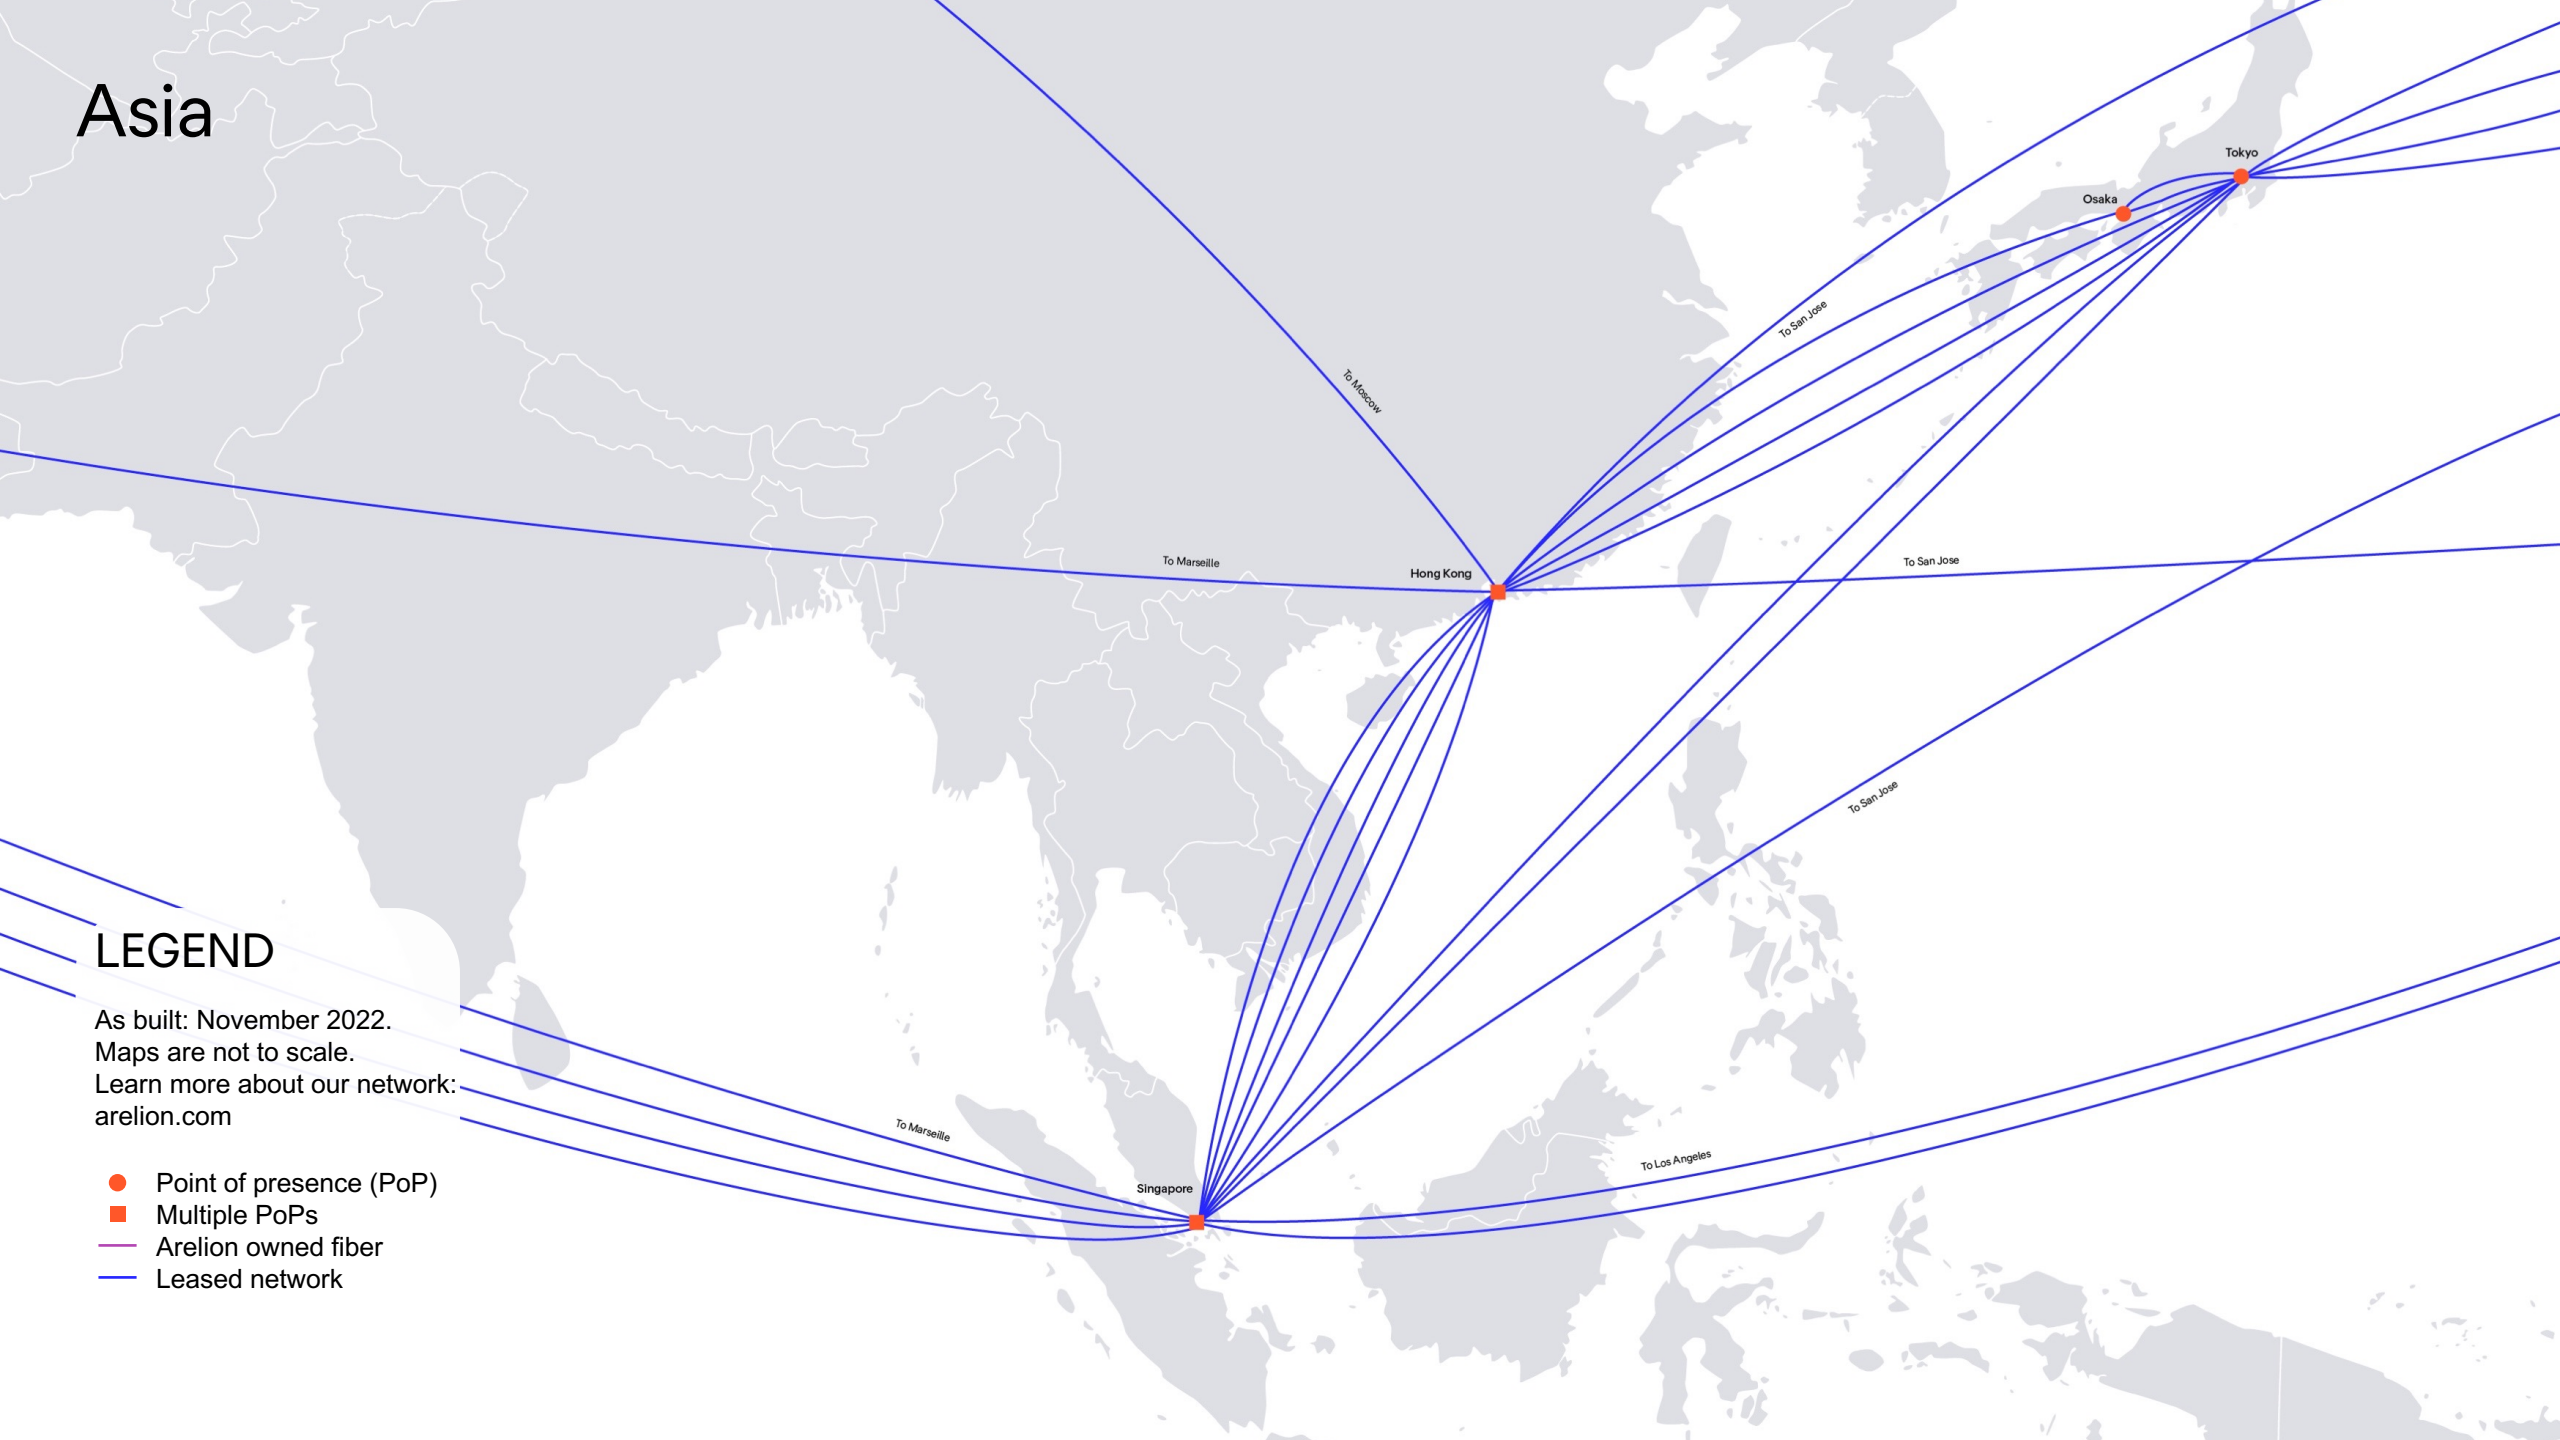

Asia

LEGEND

As built: November 2022.
Maps are not to scale.
Learn more about our network:
arelion.com

- Point of presence (PoP)
- Multiple PoPs
- Arelion owned fiber
- Leased network

Our PoPs in Asia

Hong Kong

399 Chai Wan Rd, MEGA-i Advantage
168 Yeung Uk Rd, Equinix

Osaka

1-26-1 Shinmachi Nishi-ku, Equinix OS1

Singapore

Block 20, Ayer Rajah Crescent, Equinix
Tai Seng Ave 2, Global Switch

Tokyo

Higashishinagawa 3-8-21, Equinix TY2