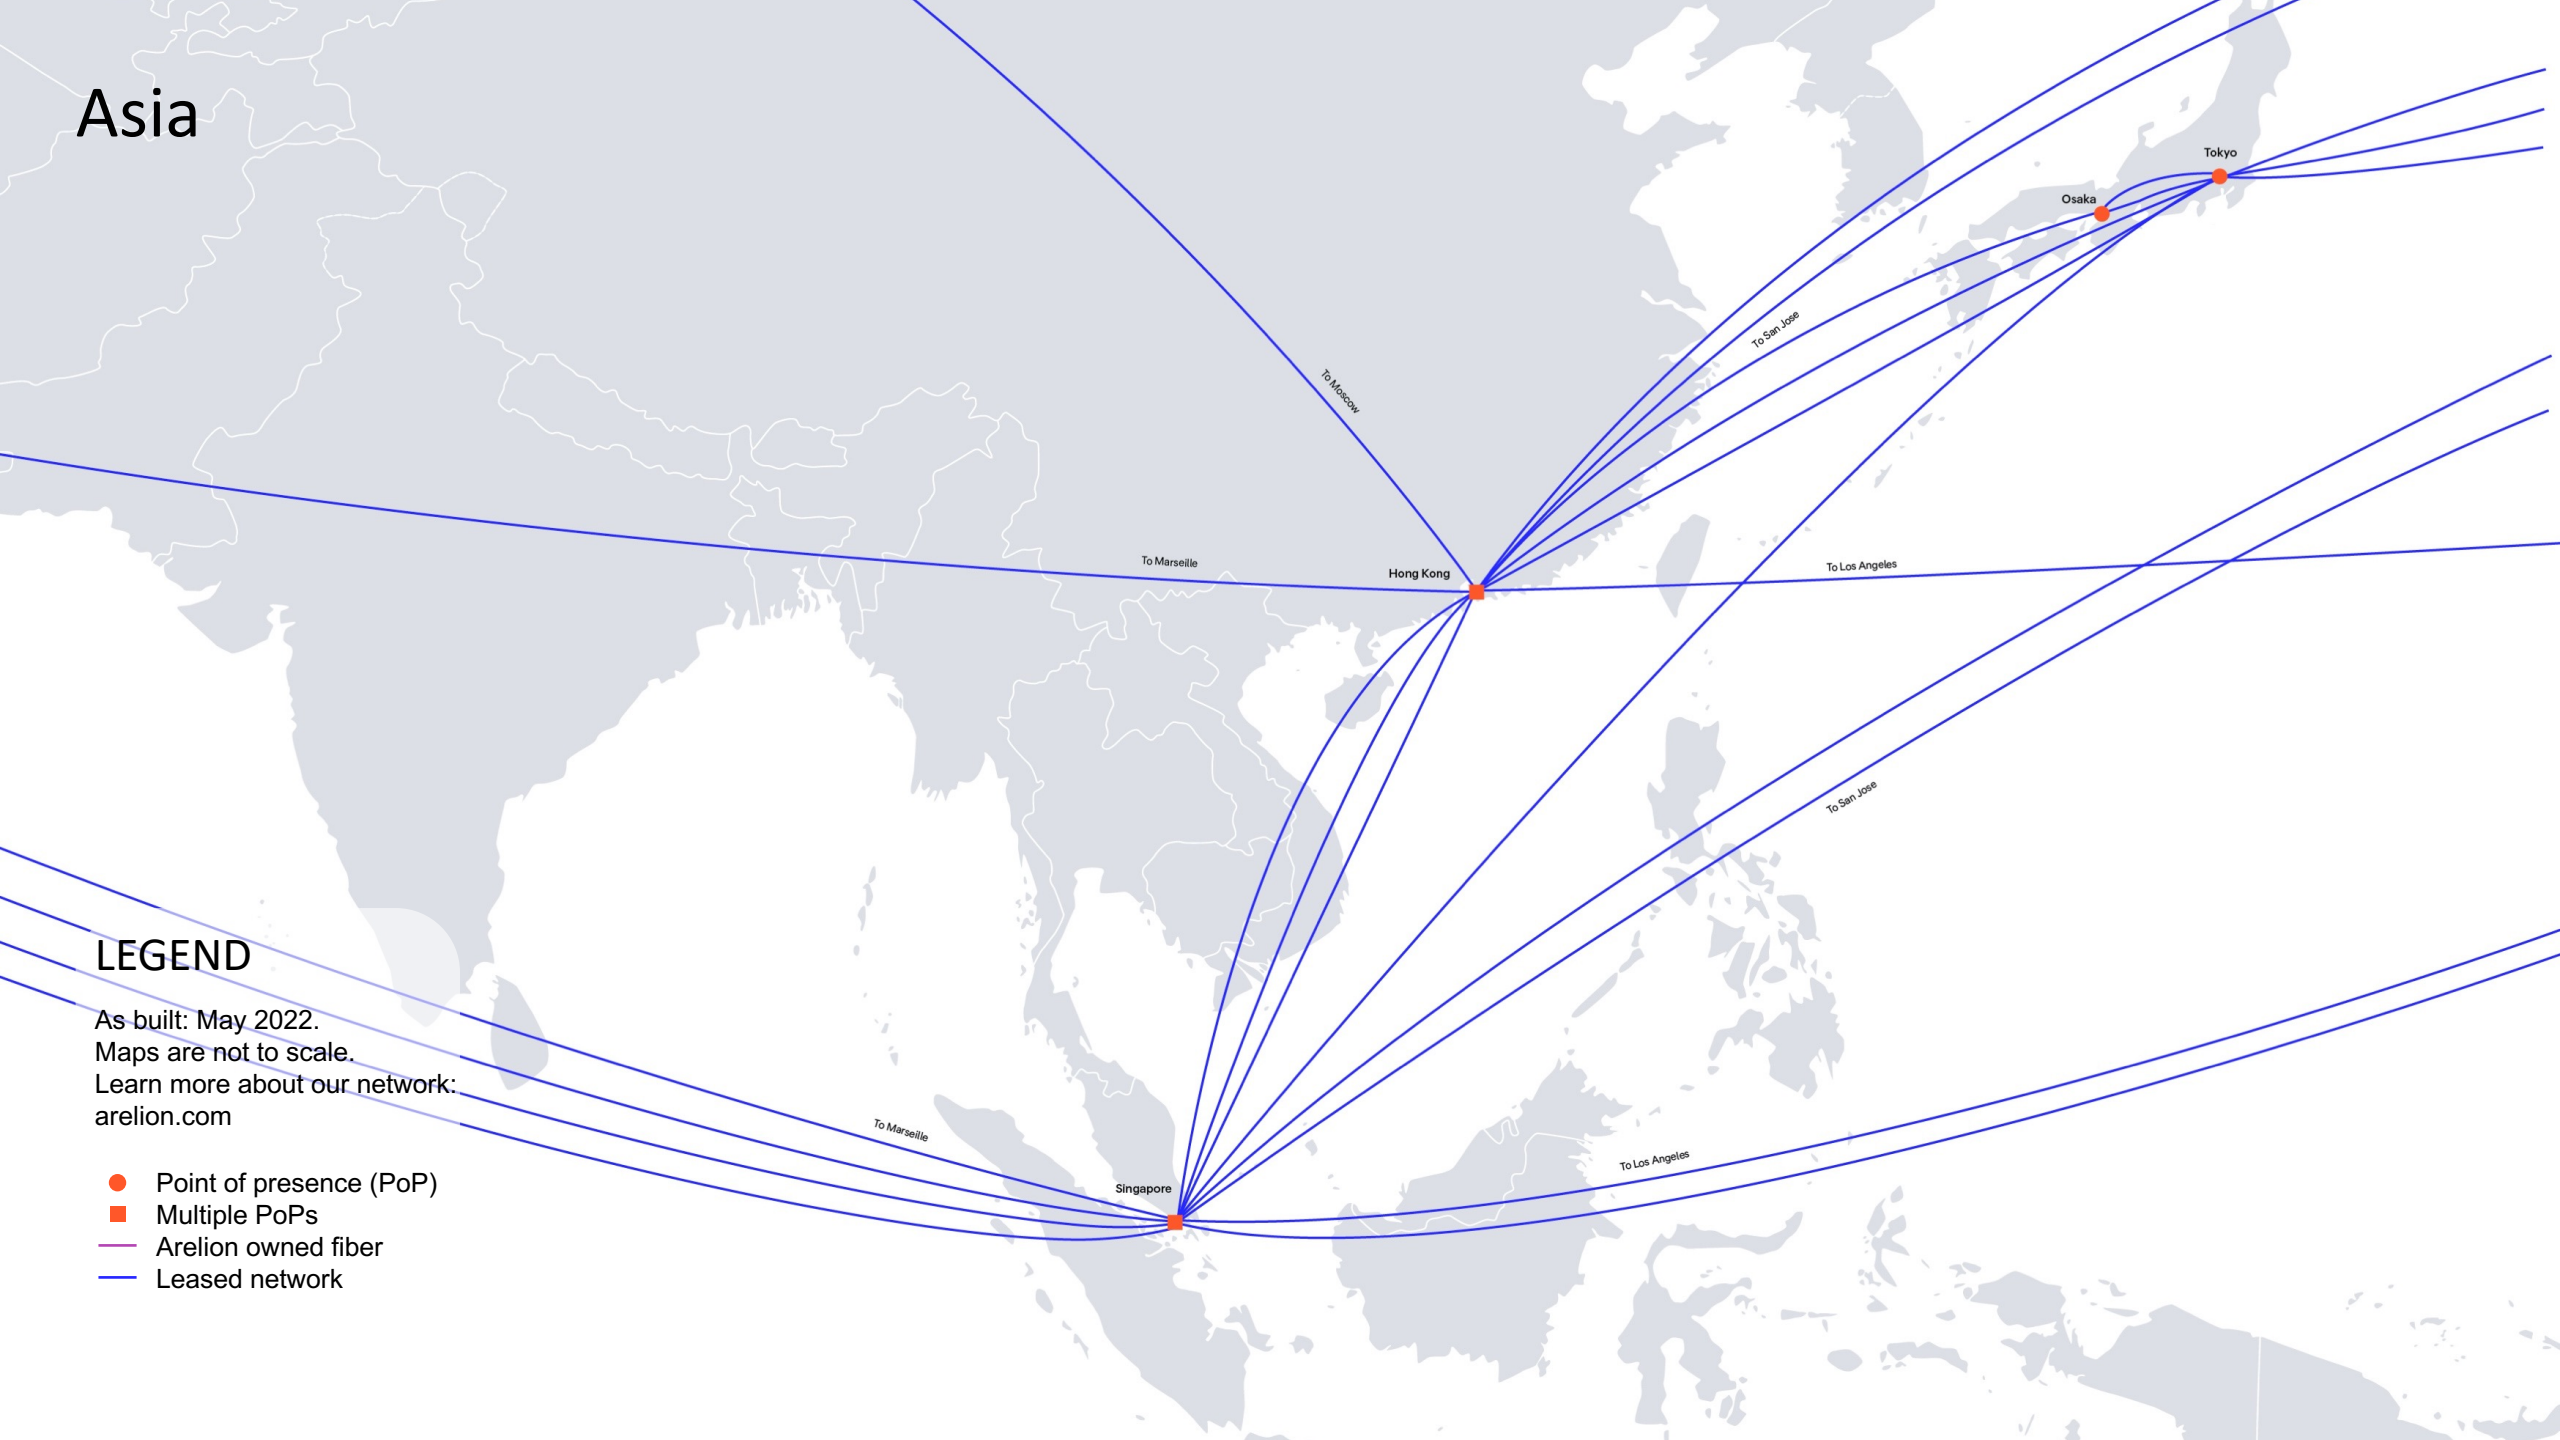

Asia

LEGEND

As built: May 2022.
Maps are not to scale.
Learn more about our network:
arelion.com

- Point of presence (PoP)
- Multiple PoPs
- Arelion owned fiber
- Leased network

Our PoPs in Asia

Hong Kong

399 Chai Wan Rd, MEGA-i Advantage
168 Yeung Uk Rd, Equinix

Osaka

1-26-1 Shinmachi Nishi-ku, Equinix OS1

Singapore

Block 20, Ayer Rajah Crescent, Equinix
Tai Seng Ave 2, Global Switch

Tokyo

Higashishinagawa 3-8-21, Equinix TY2