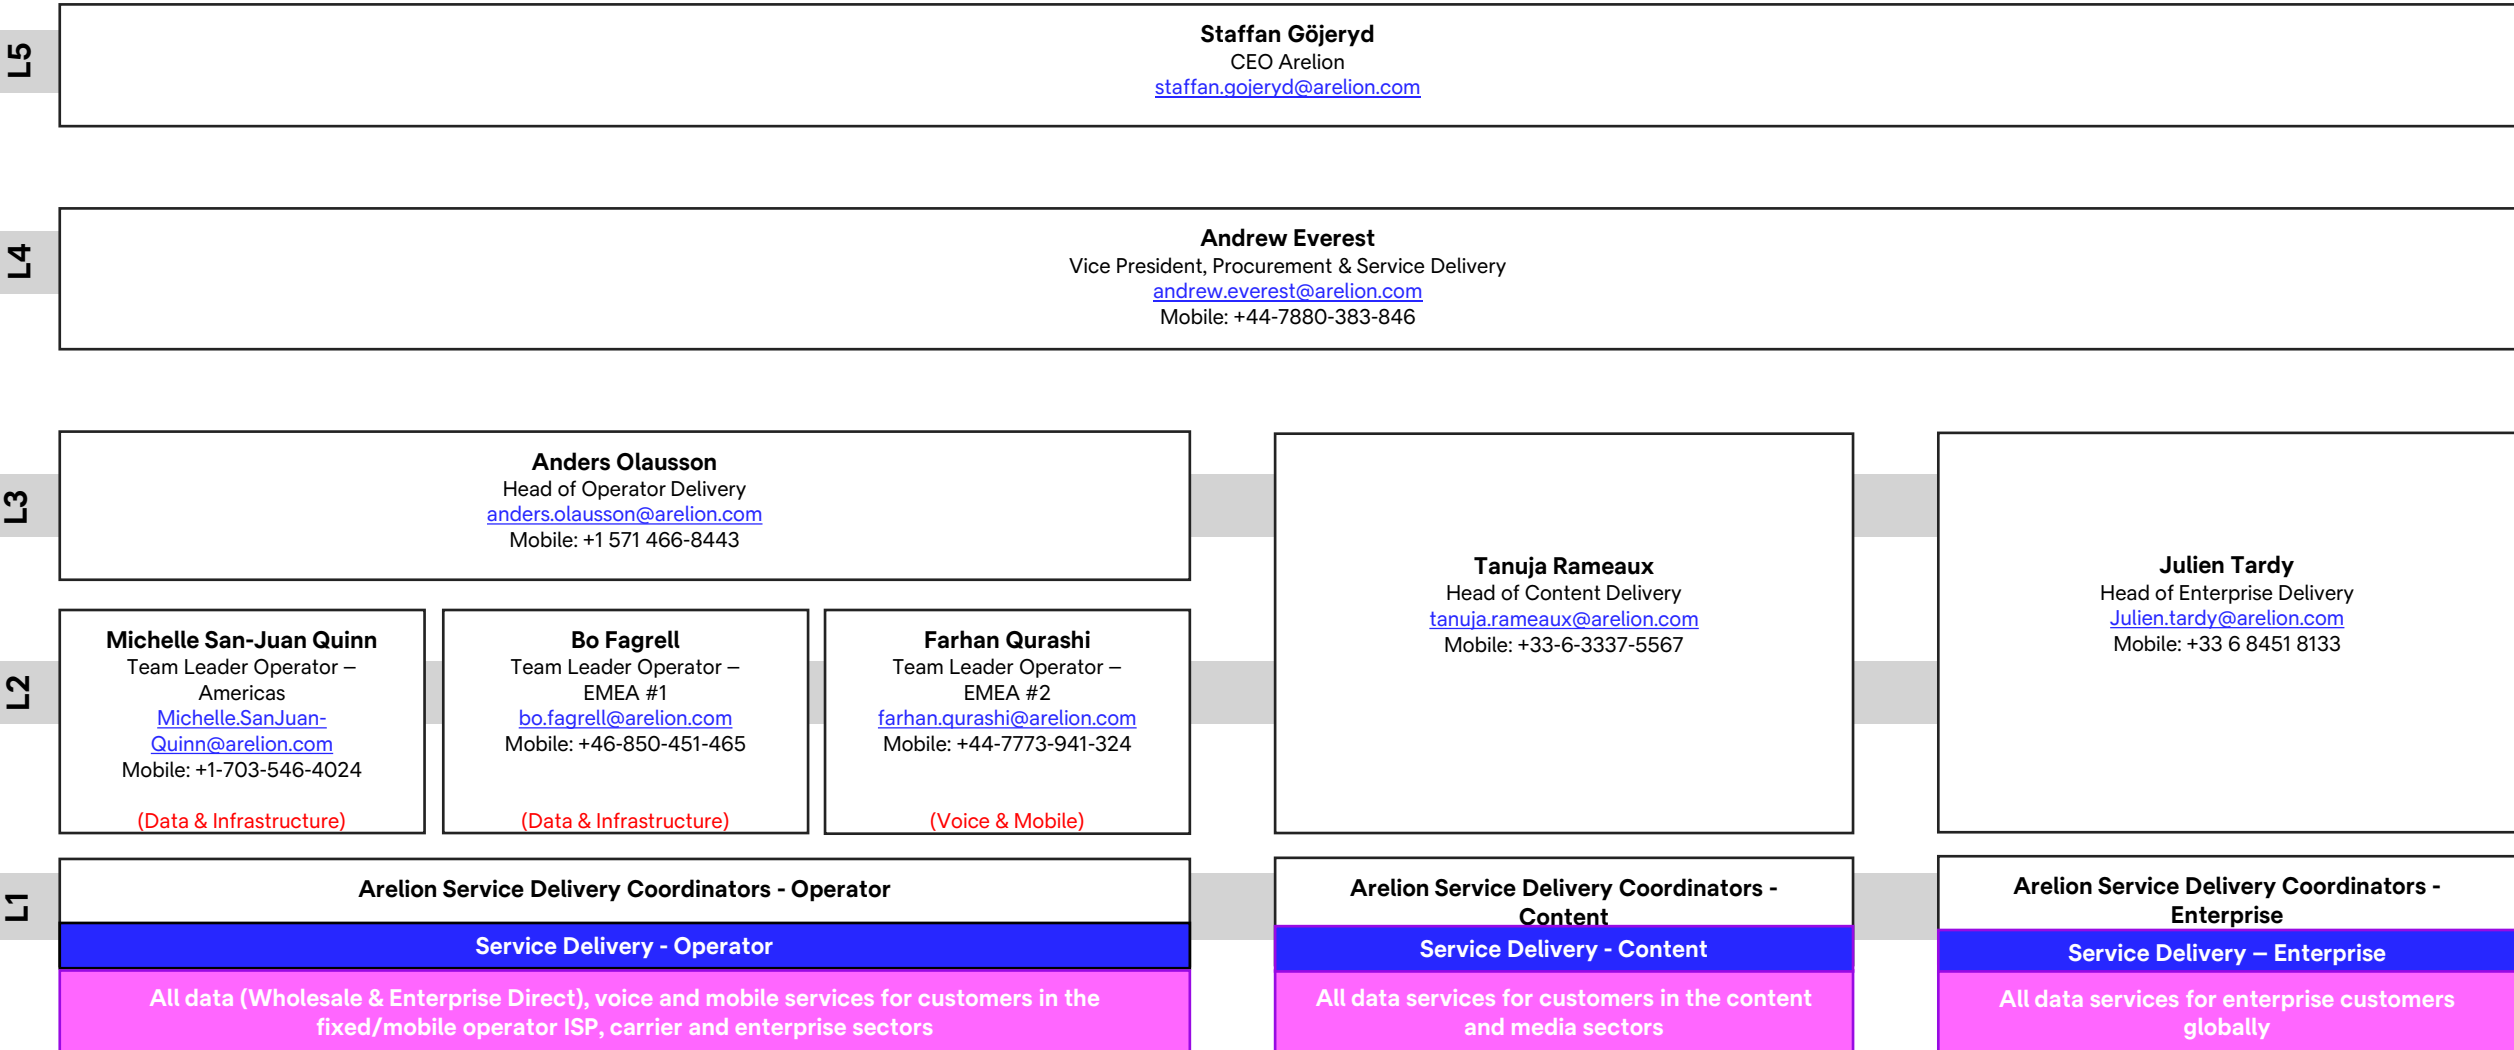

Service Delivery Escalation Matrix

Version 11

Service Delivery Escalation Matrix – Version 11

THIS ESCALATION MATRIX SHOULD NOT BE USED FOR OPERATIONAL FAULTS OR TROUBLE TICKETS – PLEASE REFER TO ARELION SUPPORT
FOR MORE INFORMATION: [Contact customer Support](#) | [Arelion](#)